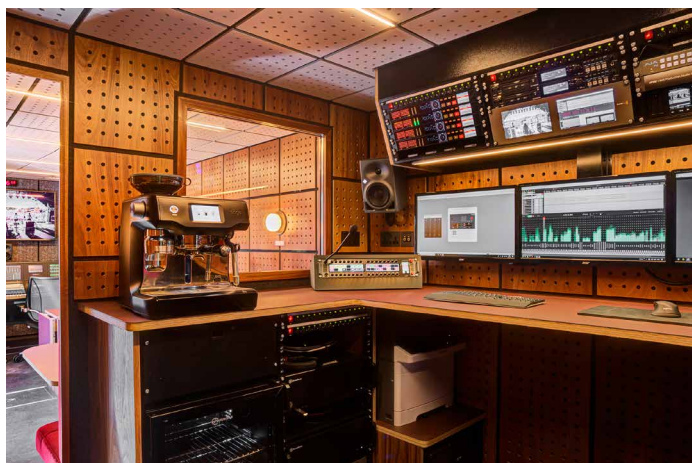

SPIRITLAND – London, UK

SPIRITLAND ONE

Over the last ten years, London-based Spiritland Productions have worked on a variety of complex projects, including many major UK festivals, and are also the main provider for Chris Evans Breakfast Show's ambitious on-location projects for Virgin Radio. Their new state-of-the-art large-format 'Spiritland One' sound and video OB truck has the ability to deliver all sizes of live or recorded audio projects.

SYSTEM REQUIREMENTS

- Stagebox point-to-point fiber-based system
- Transport of multiple 3G-SDI video and BNC MADI
- Transport of multiple Gbit Ethernet independent networks
- Transparency for Dante and AES67 protocols
- Comprehensive single-channel status monitoring via front panel
- Savings on cabling between the truck and the stagebox
- Savings on rack space inside the truck
- Savings on power consumption

"Clearly in an OB truck rack space is the most important factor, in that respect the BrooMan solution has absolutely been a success. It just worked straight out of the box, and a 1U box in the truck and at the stage has really streamlined our stage delivery system."

Antony Shaw, Co-founding Director

SOLUTION

BroaMan system in Spiritland truck is based on two 1RU Repeat48WDM-24 with 2Fiber boards, allowing bi-directional multi-format, multi-signal transport.

The device layout combines 12 3G-SDI ports (which can be used for video and MADi transport) with 6 SFPs providing connectivity for multimode and singlemode fiber to run GBit Ethernet switches for Dante and AES67 as well as additional fiber MADi. Both the Repeat48WDM on the truck and the similar device on the stagebox connect via two DUO singlemode fibers.